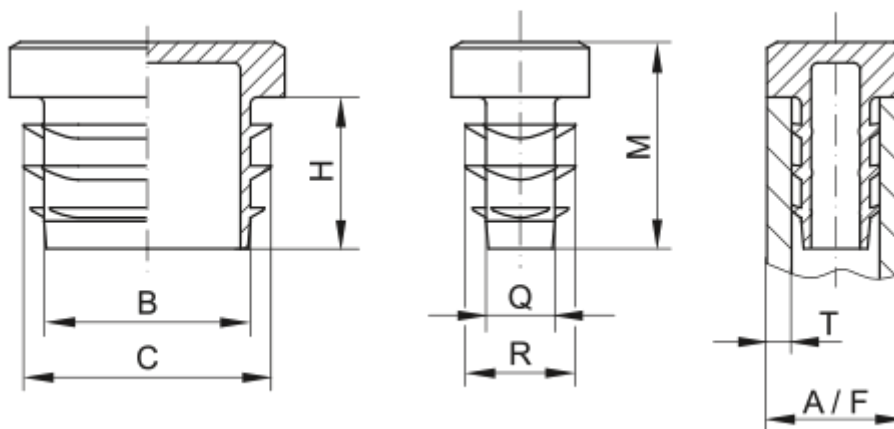

Article number: 59GPN270R7030152

Description: KLEE Square plugs GPN 270 - 70x30 (Wall thickness 1,5-2)

Measures

A = 70x30

B = 63

C = 68

H = 17

M = 22

Q = 23

R = 28

T = 1,5-2